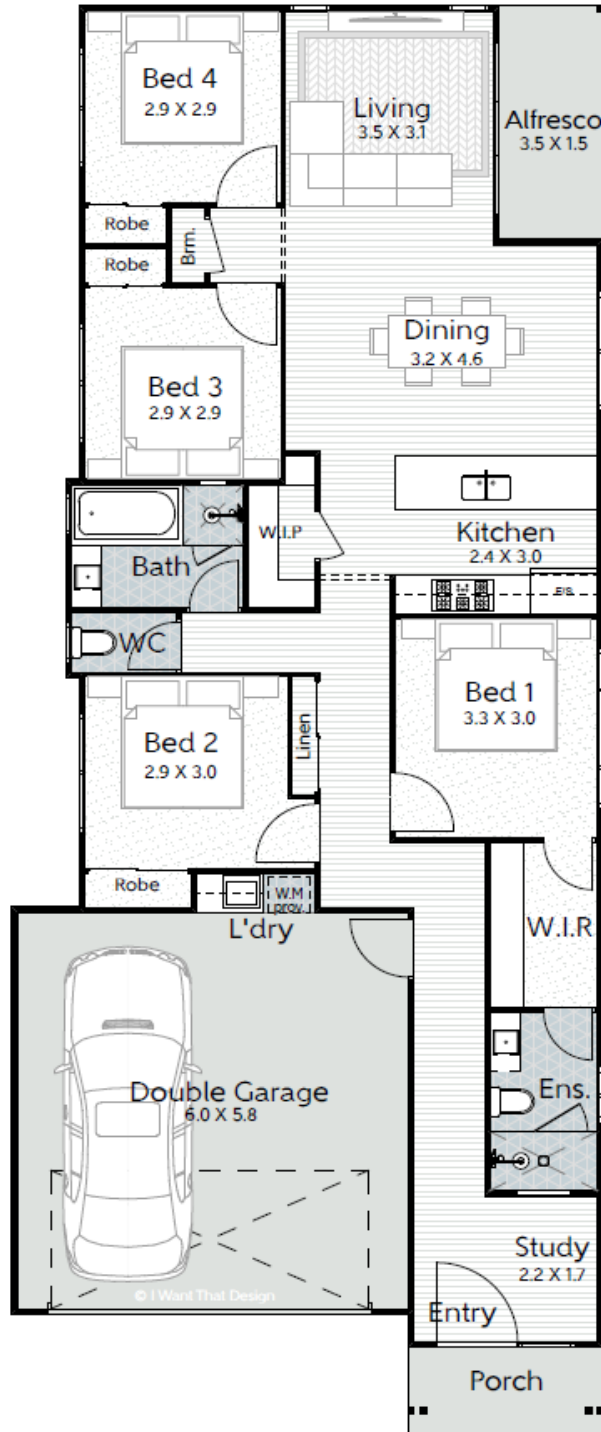

Solta

🏠 4 🚿 2 🚗 2 🚘 1

THE SOLTA IS A PERFECT REFLECTION OF INSPIRED LIVING, OFFERING 166 SQUARE METRES OF METICULOUSLY DESIGNED SPACE.

AVIA
HOMES

Solta

4 2 2 1

LOT WIDTH: 10M+

House area: 166m² | House width: 9.22m | House length: 22.07m