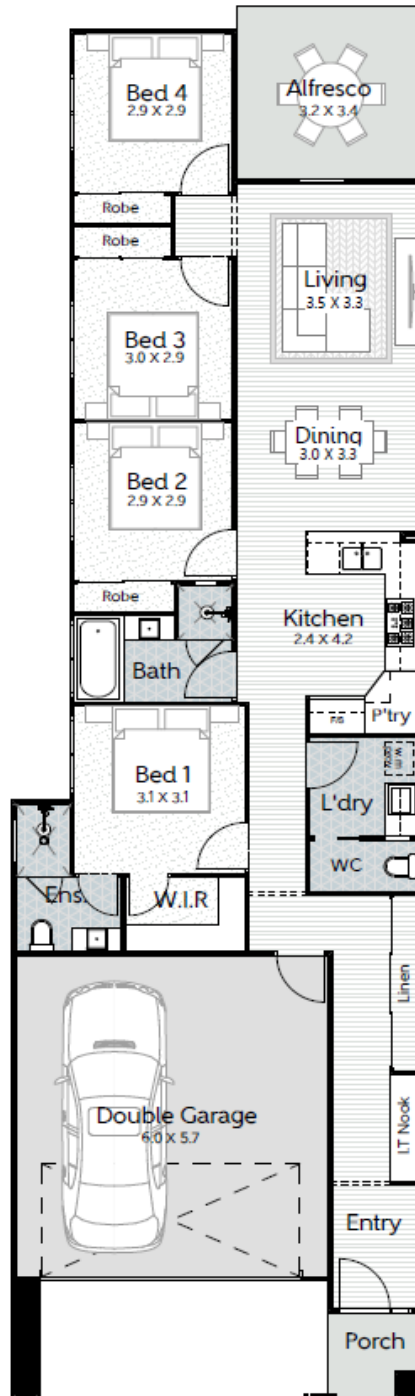

# Sienna

🚗4 🚲2 🚗2 🚗1

THE SIENNA IS A PERFECT EMBODIMENT OF INSPIRED LIVING, SHOWCASING 166 SQUARE METRES OF BEAUTIFULLY DESIGNED SPACE.

Urban Facade

AVIA  
HOMES

# Sienna

4 2 2 1

LOT WIDTH: 8.5M+

House area: 166.79m<sup>2</sup> | House width: 7.5m | House length: 26.04m

HOMES