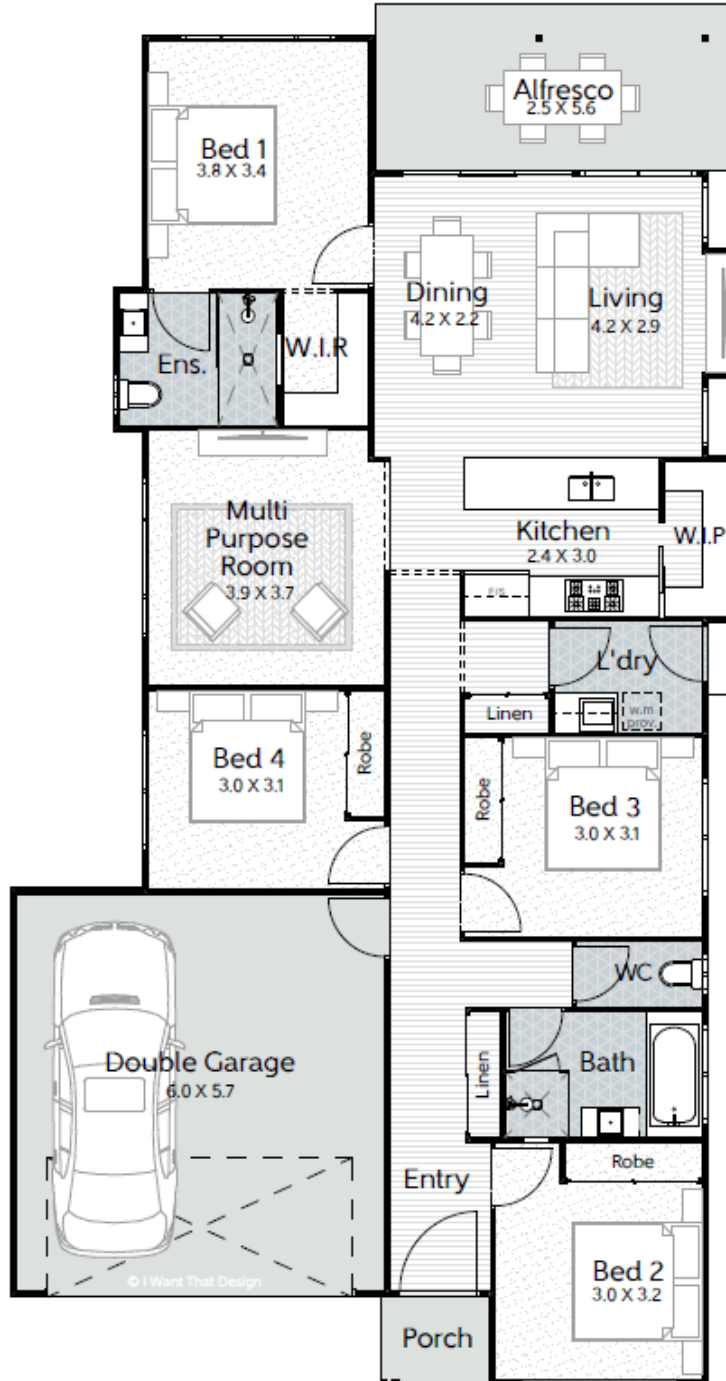

Santorini

🏠 4 🚗 2 🚗 2 🚗 2

INTRODUCING THE SANTORINI, A MASTERPIECE OF DESIGN
AND FUNCTIONALITY SPANNING 191.7M².

AVIA
HOMES

Santorini

🏠 4 🚗 2 🚗 2 🚗 2

LOT WIDTH: 12.5M+

House area: 192.04m² | House width: 11.25m | House length: 21.33m