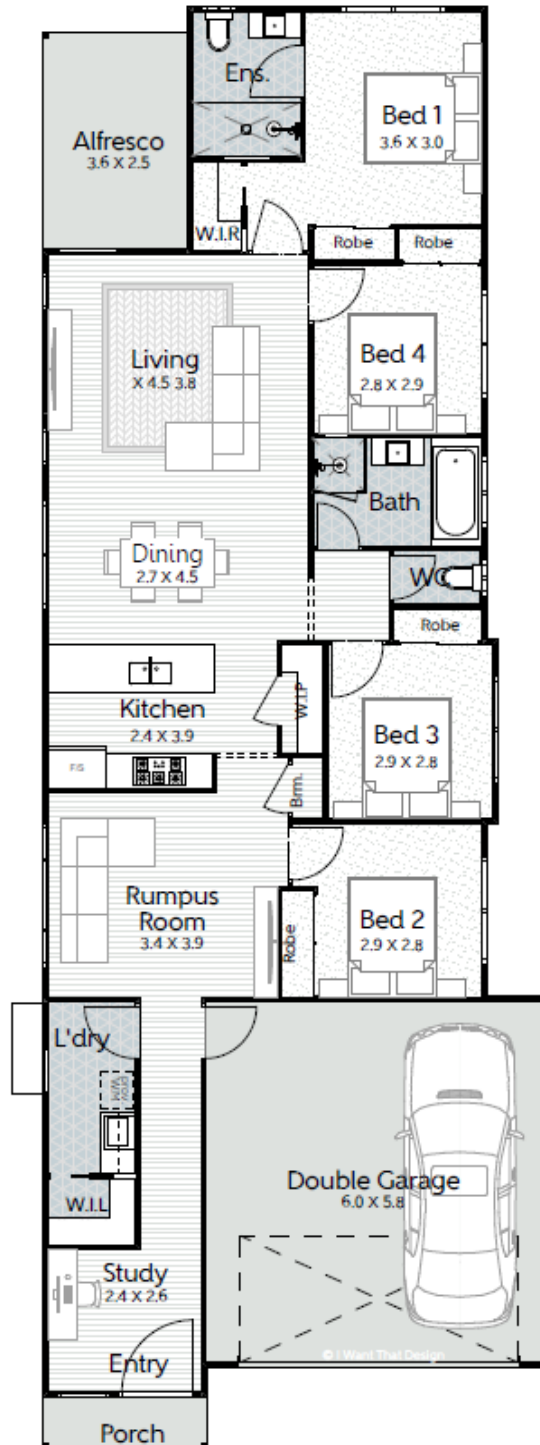

Rhodes

🏠 4 🛏️ 2 🚗 2 🚗 2

THE RHODES IS MORE THAN BLUEPRINTS; IT'S A CANVAS FOR YOUR LIFE STORY.

AVIA
HOMES

Rhodes

4 2 2 2

LOT WIDTH: 10M+

House area: 184.68m² | House width: 9.12m | House length: 24.77m