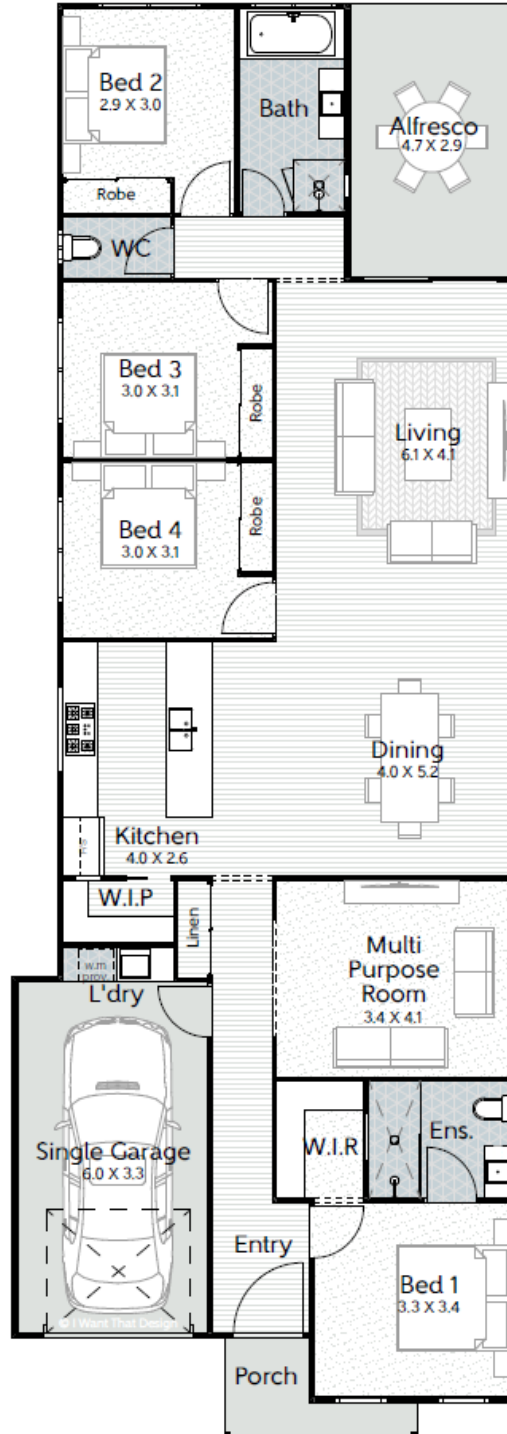

Ravenna

🏠 4 🚿 2 🚗 1 🚘 2

WELCOME TO THE RAVENNA, A 193.69M2 HAVEN DESIGNED FOR CONTEMPORARY LIVING. THIS FOUR-BEDROOM GEM OFFERS A HARMONIOUS BLEND OF STYLE AND FUNCTIONALITY, INVITING YOU TO EXPERIENCE A LIFE OF COMFORT AND EASE.

AVIA
HOMES

Ravenna

4 2 1 2

LOT WIDTH: 10M+

House area: 194.46m² | House width: 9.25m | House length: 25.41m

HOMES