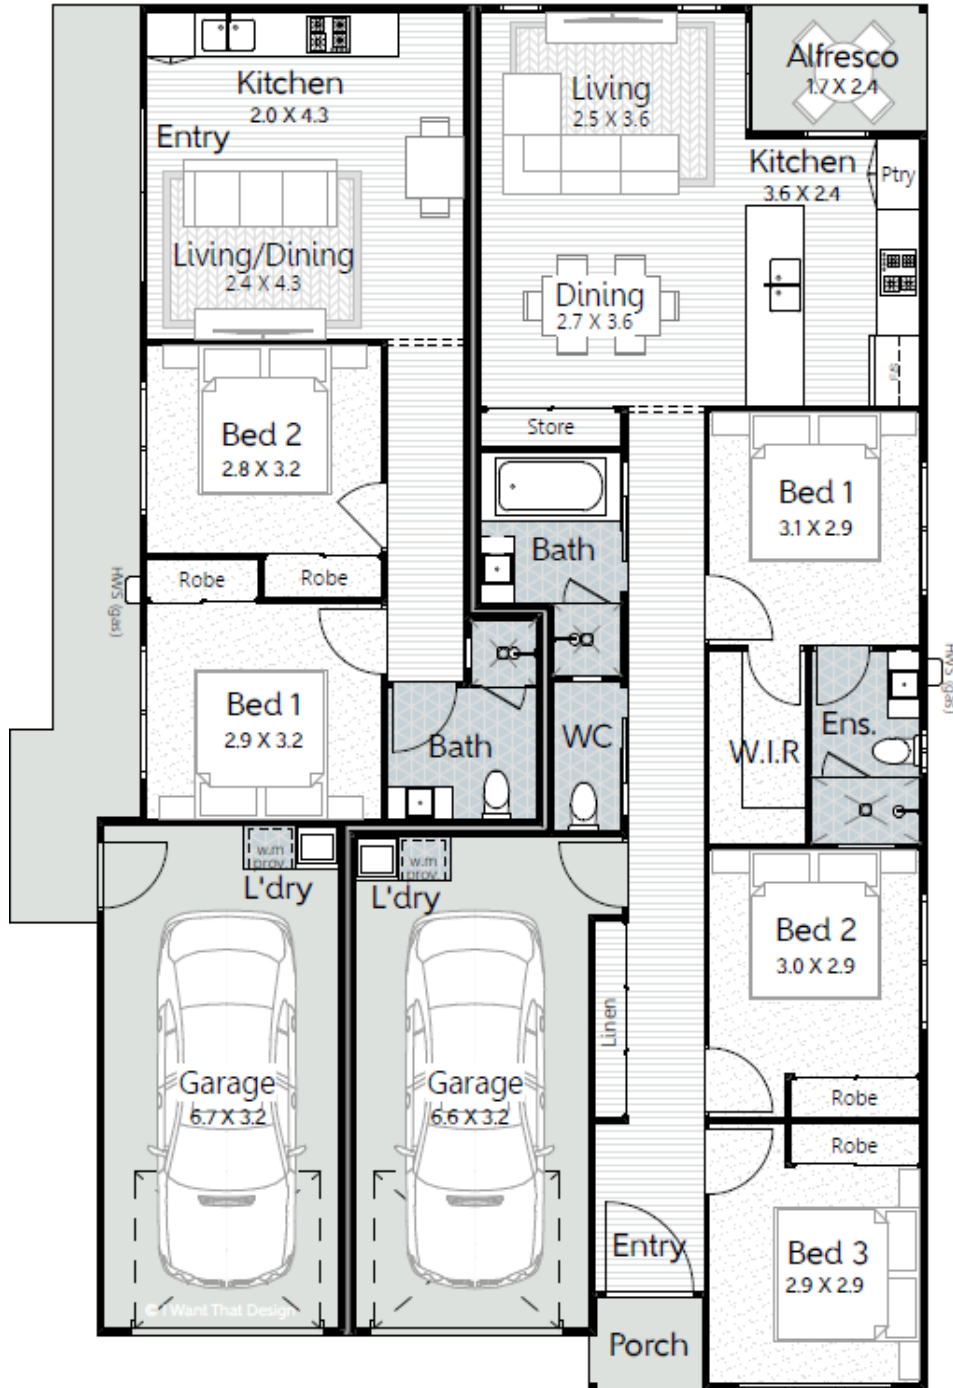

Rava Dual

🚗5 🏠3 🚗2 🚗2

WELCOME TO THE RAVA DUAL, WHERE INSPIRED LIVING MEETS VERSATILE DESIGN.

AVIA
HOMES

Rava Dual

5 3 2 2

LOT WIDTH: 15M+

House area: 200.3m² | House width: 11.85m | House length: 19.34m