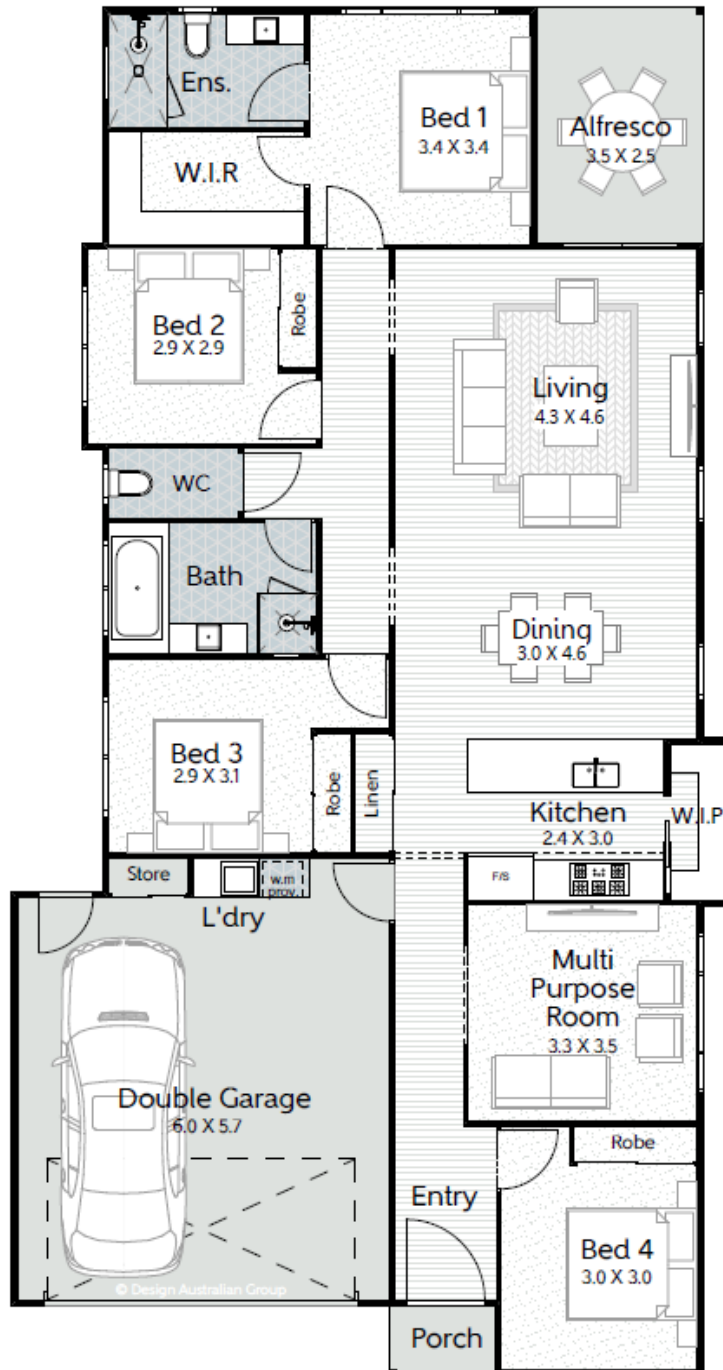

Porto V3

🚗4 🏠2 🚗2 🚗2

WELCOME TO THE PORTO V3, A HOME WHERE INSPIRED LIVING IS SEAMLESSLY INTEGRATED WITH MODERN COASTAL ELEGANCE.

AVIA
HOMES

Porto V3

🛏️ 4 🚿 2 🚿 2 🚿 2

LOT WIDTH: 12.5M+

House area: 193.56m² | House width: 11.02m | House length: 21.34m