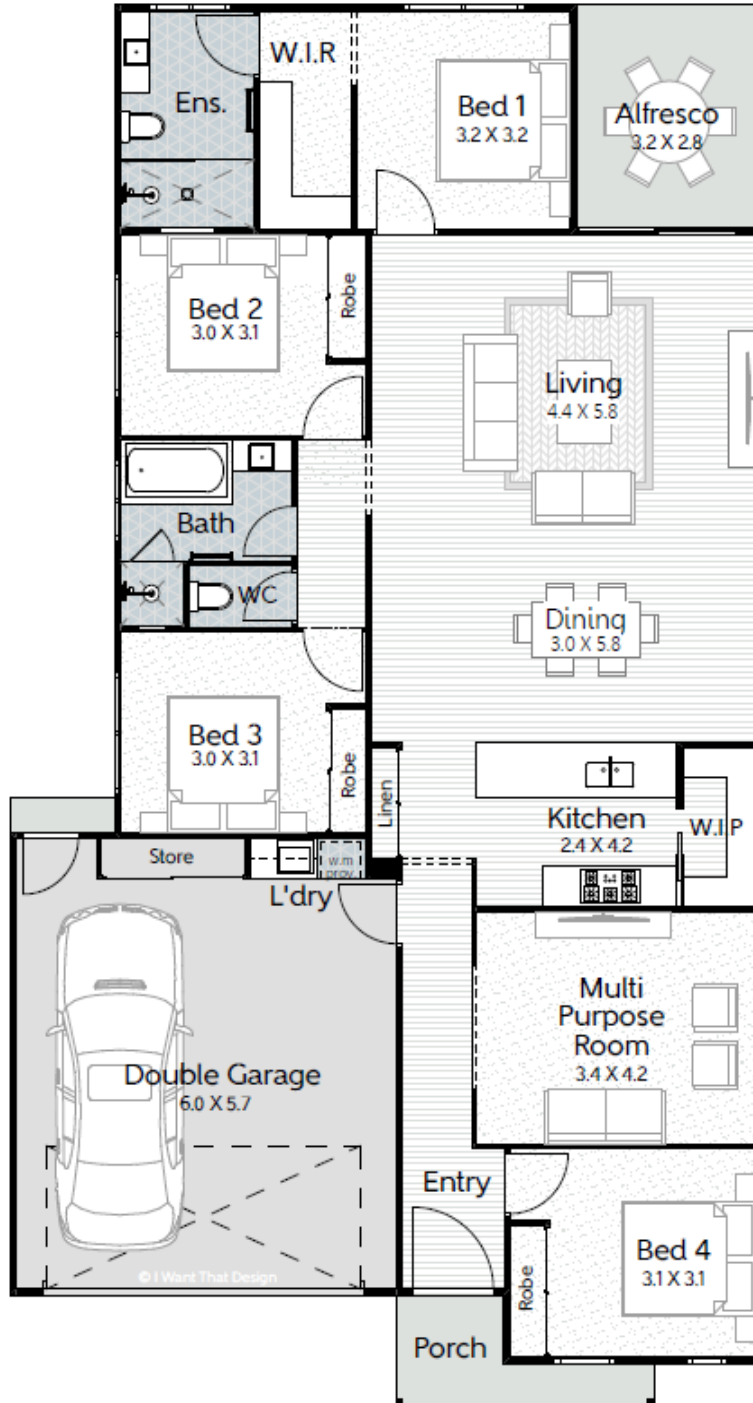

# Porto V2

🏠 4 🚗 2 🚗 2 🚗 2

THE PORTO V2 INVITES YOU TO EXPERIENCE THE PINNACLE OF EFFORTLESS LUXURY, WHERE MODERN SOPHISTICATION MEETS TIMELESS ELEGANCE IN A 201.39M2 OASIS OF SERENITY.

AVIA  
HOMES

# Porto V2

4 2 2 2

LOT WIDTH: 12.5M+

House area: 201.39m<sup>2</sup> | House width: 11.7m | House length: 21.39m

HOMES