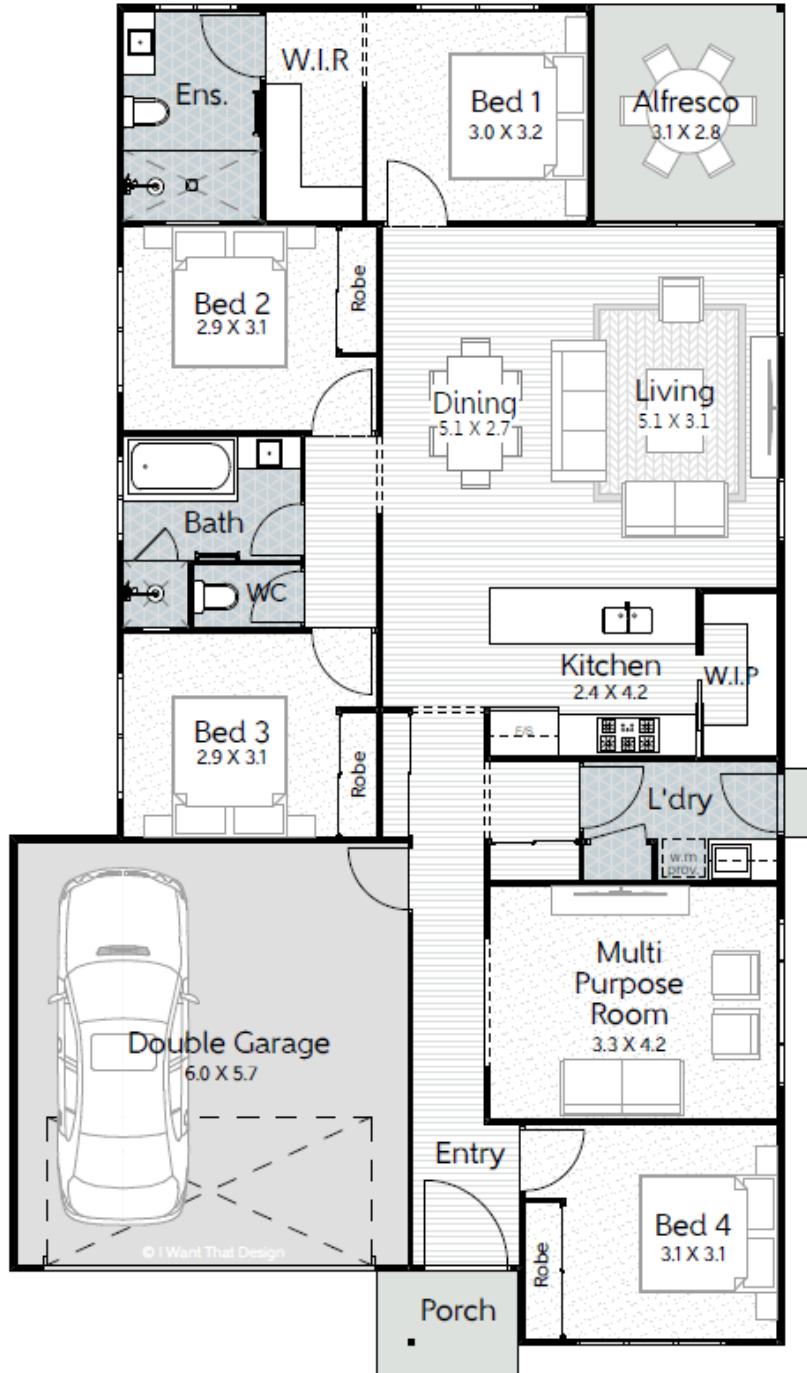

Porto

🏠 4 🚿 2 🚗 2 🚗 2

EMBRACE THE ESSENCE OF LUXURY LIVING IN THE PORTO, A 191.09M2 MASTERPIECE THAT MERGES MODERN ELEGANCE WITH TIMELESS CHARM, CREATING A SERENE ABODE THAT EXUDES SOPHISTICATION.

AVIA
HOMES

Porto

🏠 4 🪑 2 🚗 2 🚗 2

LOT WIDTH: 12.5M+

House area: 192.62m² | House width: 11.7m | House length: 19.94m

HOMES