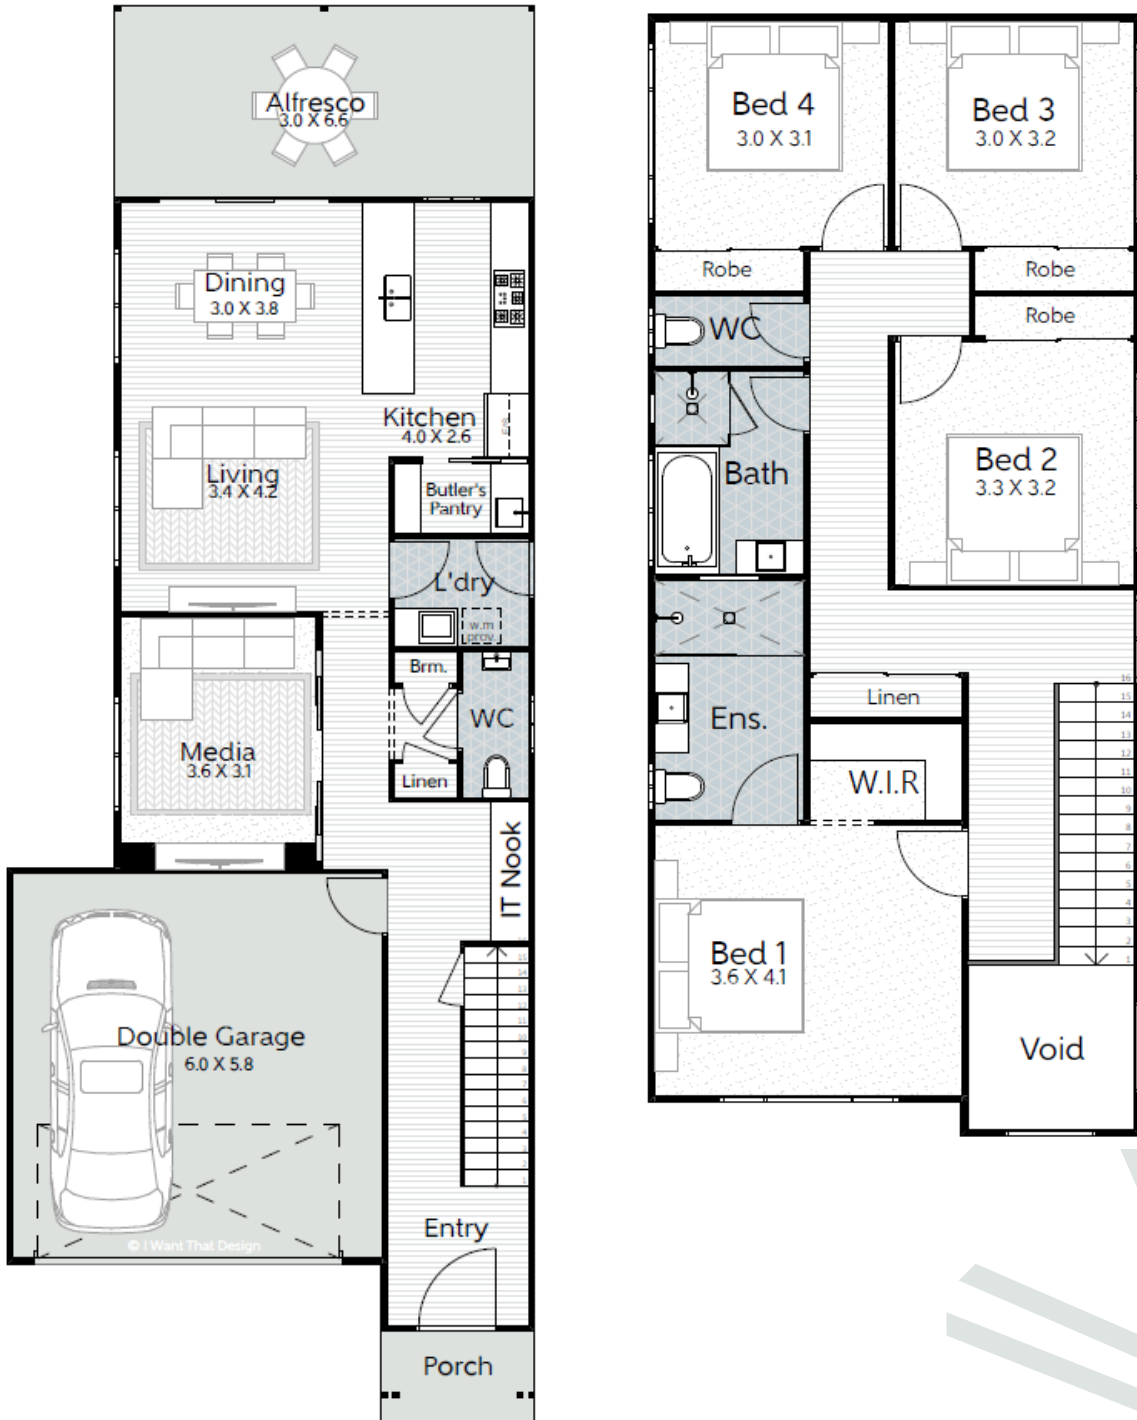

# Neapoli

🏠 4 🛏️ 2.5 🚗 2 🚗 2

WELCOME TO THE NEAPOLI, AN EXQUISITE 242.87 SQM RESIDENCE THAT REDEFINES INSPIRED LIVING WITH ITS BLEND OF MODERN ELEGANCE AND TIMELESS APPEAL.

AVIA  
HOMES

# Neapoli

4 2.5 2 2

LOT WIDTH: 10M+

House area: 242.87m<sup>2</sup> | House width: 8.7m | House length: 22.73m

HOMES