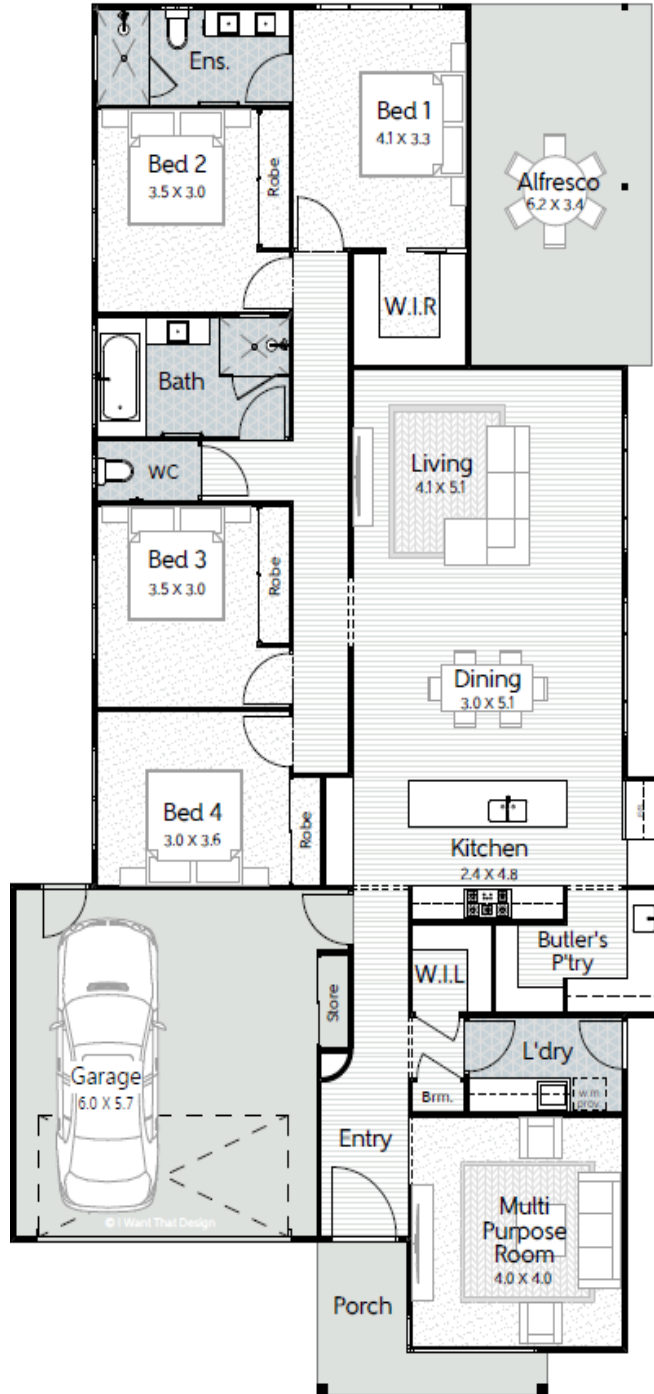

# Milan

🏠 4 🛏️ 2 🚗 2 🚗 2

WELCOME TO THE MILAN, A HOME WHERE INSPIRED LIVING IS BROUGHT TO LIFE THROUGH MODERN DESIGN AND THOUGHTFUL ARCHITECTURE.

AVIA  
HOMES

# Milan

🛏️ 4 🪑 2 🚿 2 🚗 2

LOT WIDTH: 14M+

House area: 245.86m<sup>2</sup> | House width: 12.8m | House length: 24.81m

HOMES