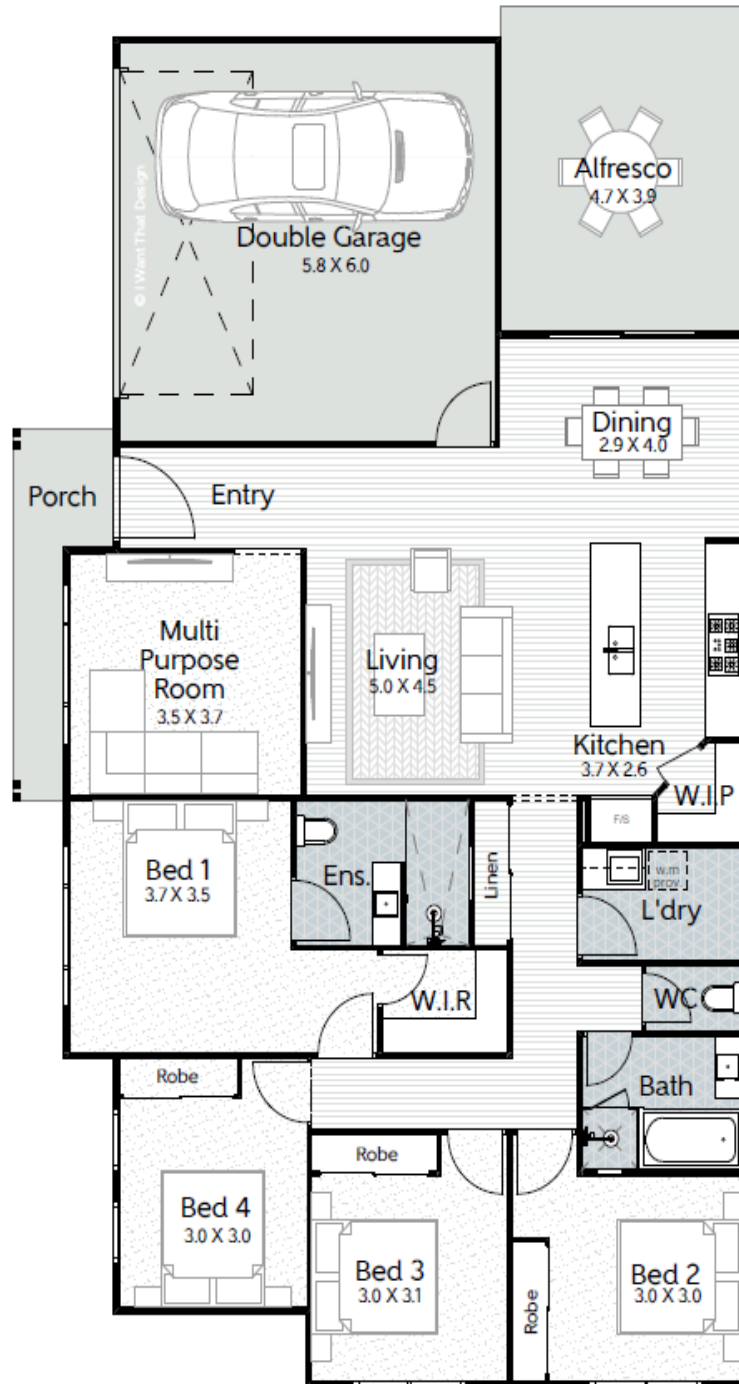

Marbella

🏠 4 🚗 2 🚗 2 🚗 2

MARBELLA IS A RESIDENCE THAT EXUDES TIMELESS
ELEGANCE AND MODERN SOPHISTICATION.

Coastal Facade

AVIA
HOMES

Marbella

4 2 2 2

LOT WIDTH: 21M+

House area: 210.26m² | House width: 20.65m | House length: 12.63m

HOMES