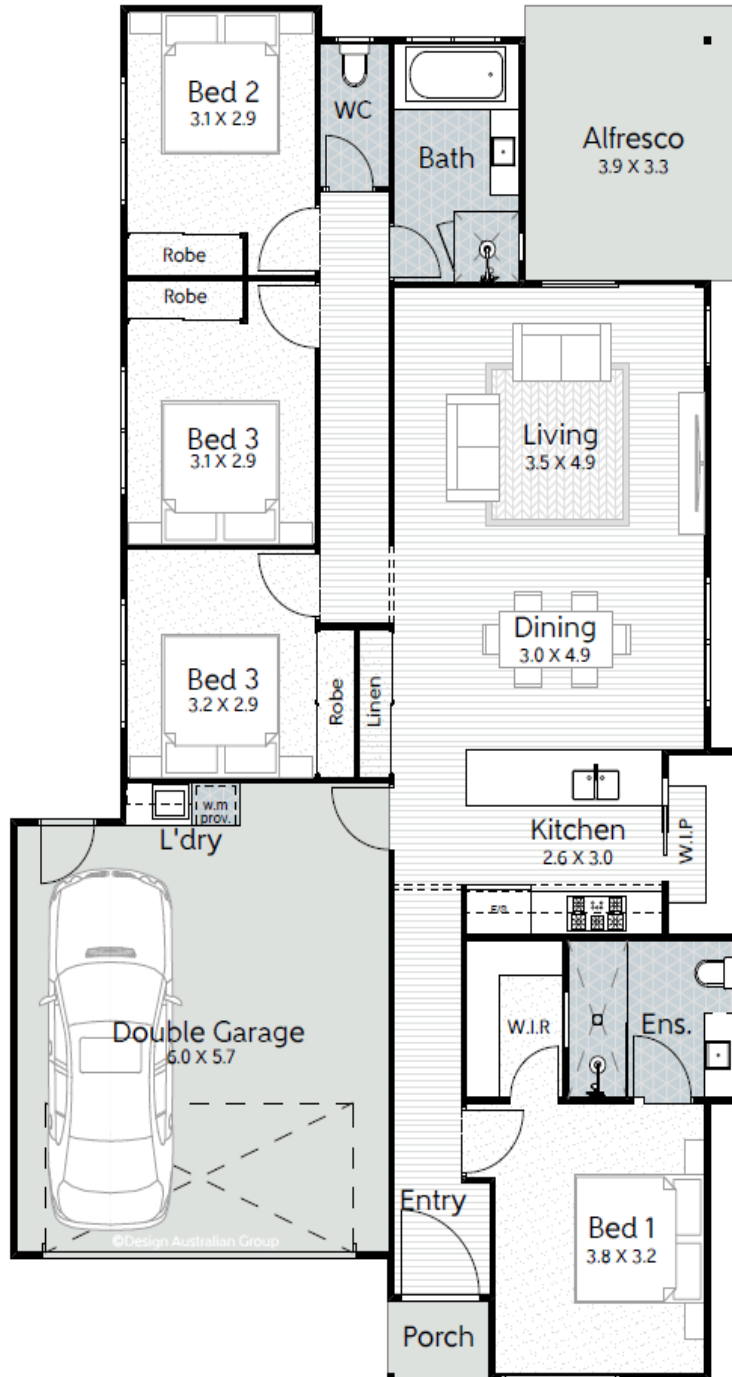

# Lucca V2

🏠4 🚗2 🚗2 🚗1

WELCOME TO THE LUCCA V2, WHERE  
INSPIRED LIVING FINDS ITS TRUE EXPRESSION.

AVIA  
HOMES

# Lucca V2

4 2 2 1

LOT WIDTH: 12.5M+

House area: 180.4m<sup>2</sup> | House width: 11.17m | House length: 19.74m

HOMES