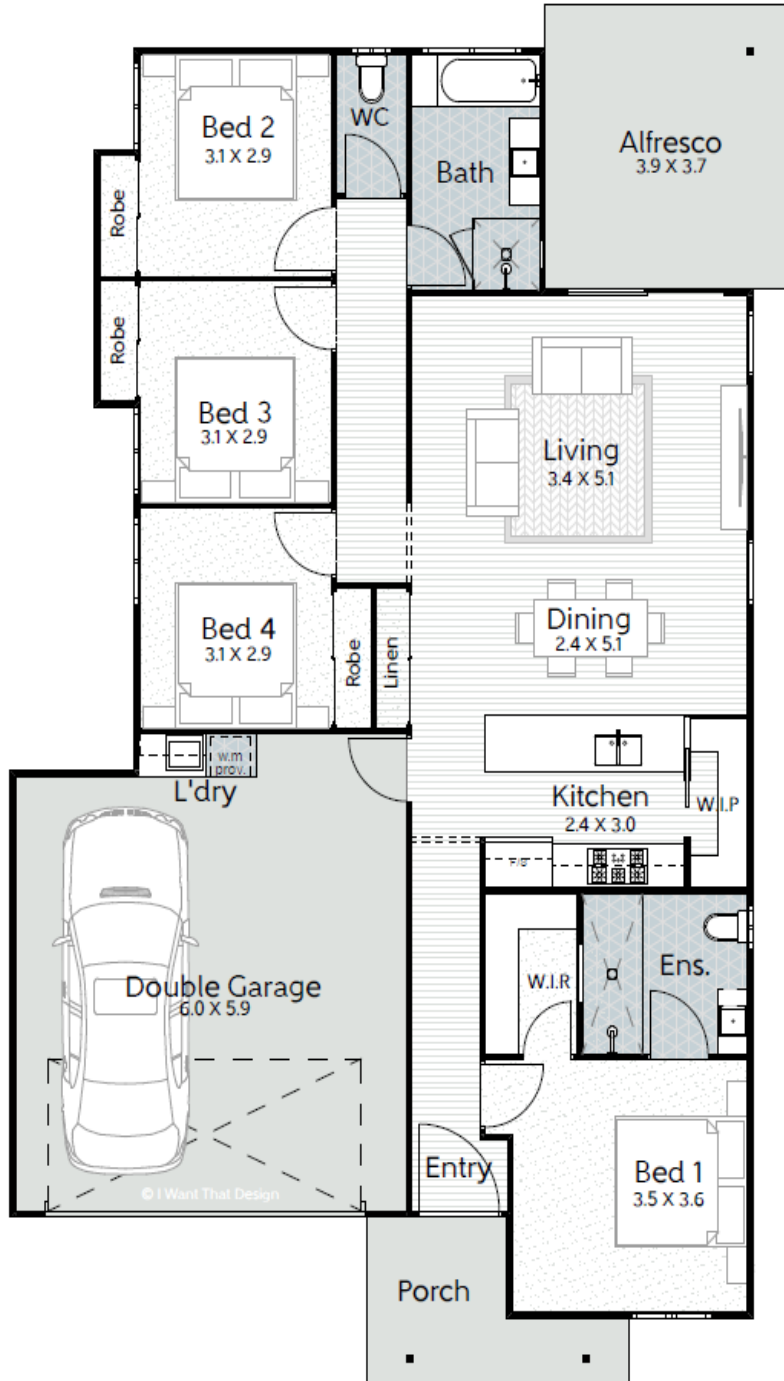

# Lucca

🏠 4 🚗 2 🚗 2 🚗 1

WELCOME TO THE LUCCA, A MODERN SANCTUARY DESIGNED TO  
INSPIRE AND ELEVATE YOUR LIFESTYLE.

AVIA  
HOMES

# Lucca

4 2 2 1

LOT WIDTH: 12.5M+

House area: 180.33m<sup>2</sup> | House width: 11.8m | House length: 19.04m

HOMES