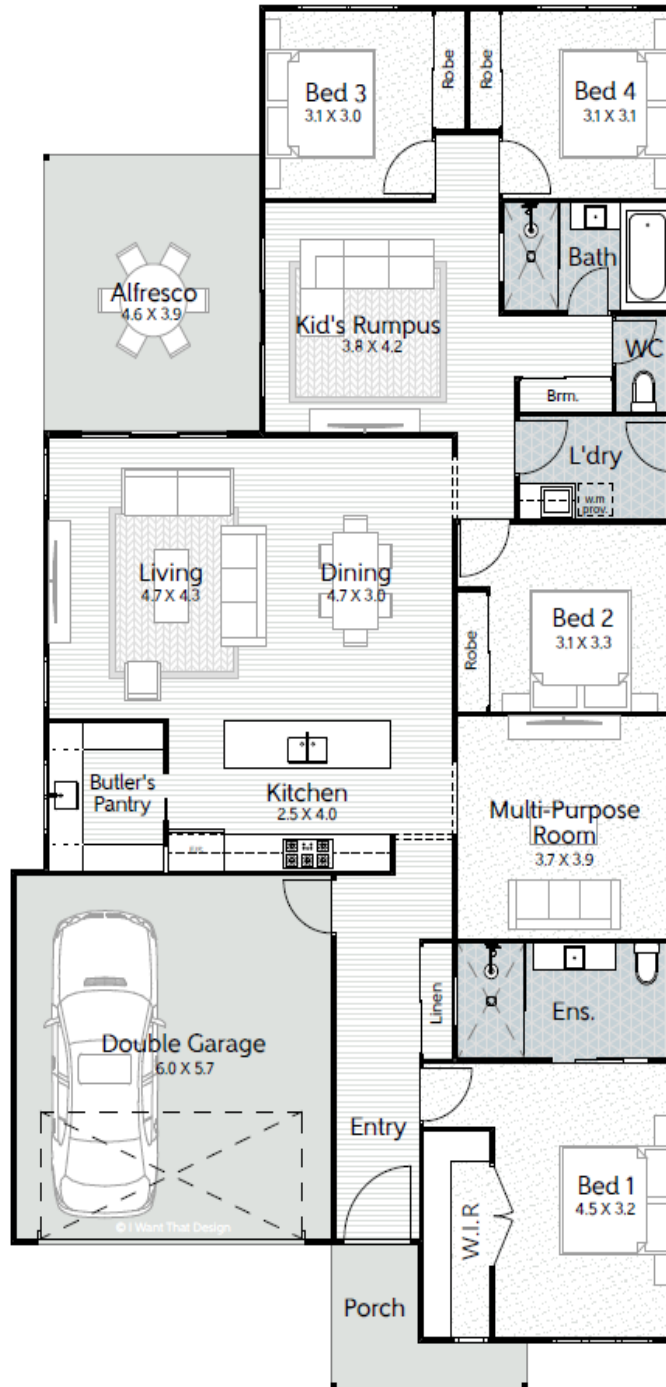

# Kalmar

🚗4 🏠2 🚗2 🚗3

WELCOME TO THE KALMAR, WHERE INSPIRED LIVING IS REIMAGINED THROUGH THE LENS OF TIMELESS HAMPTONS ELEGANCE

AVIA  
HOMES

# Kalmar

🏠 4 🪑 2 🚗 2 🚗 3

LOT WIDTH: 14M+

House area: 240.22m<sup>2</sup> | House width: 12.9m | House length: 23.60m

HOMES