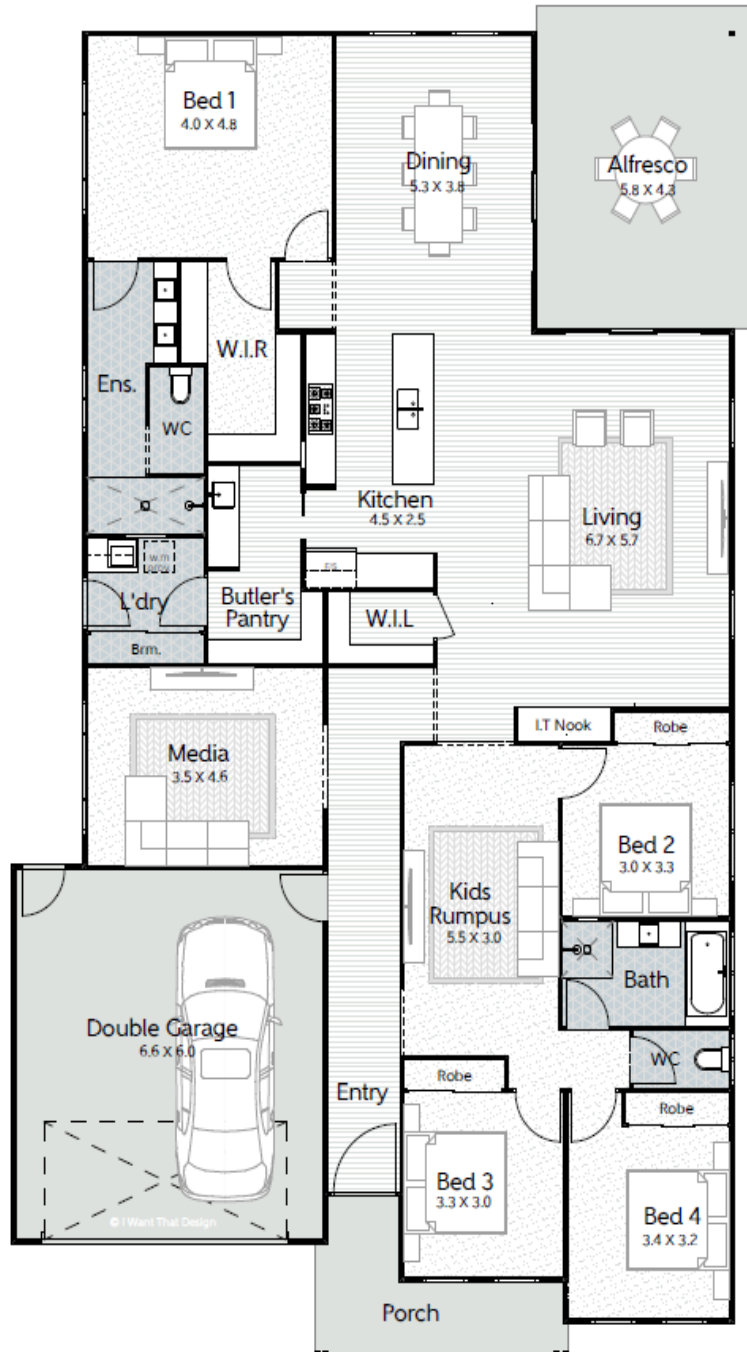

Crete

🏠 4 🚗 2 🚗 2 🚗 3

INDULGE IN THE EPITOME OF CONTEMPORARY LIVING WITH THE CRETE, A 302.59 SQM MASTERPIECE DESIGNED TO INSPIRE.

AVIA
HOMES

Crete

🏠 4 🪑 2 🚗 2 🚗 3

LOT WIDTH: 18M+

House area: 302.59m² | House width: 14.98m | House length: 24.39m