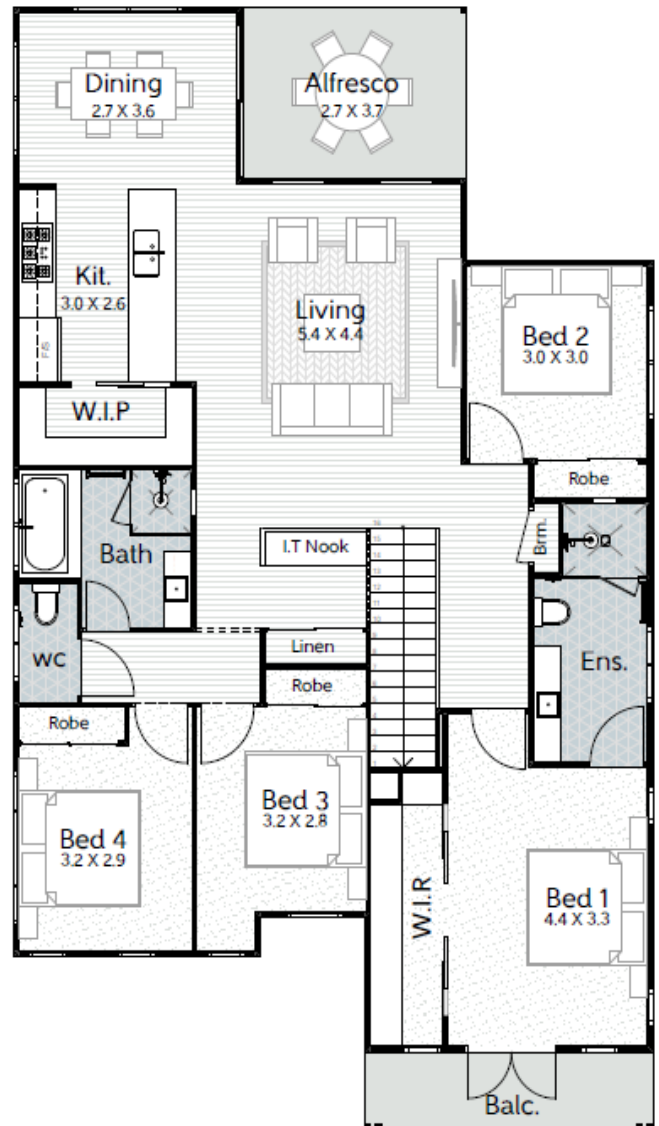

Burano Split Level

🏠 4 🛏️ 2.5 🚗 2 🚲 2

WELCOME TO THE BURANO SPLIT LEVEL, A RESIDENCE WHERE
INSPIRED LIVING MEETS ARCHITECTURAL INGENUITY.

AVIA
HOMES

Burano Split Level

4 2.5 2 2

LOT: SLOPING BLOCK

House area: 230.58m² | House width: 11.44m | House length: 18.55m