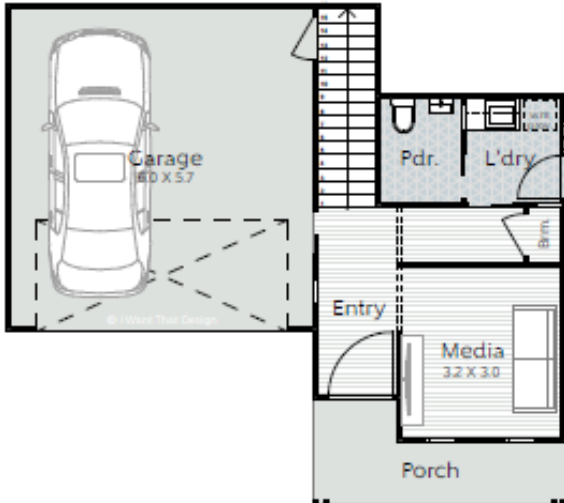

Burano Split Level

🏠 4 🛏️ 2.5 🚗 2 🚲 2

WELCOME TO THE BURANO SPLIT LEVEL, A RESIDENCE WHERE
INSPIRED LIVING MEETS ARCHITECTURAL INGENUITY.

AVIA
HOMES

Burano Split Level

4 2.5 2 2

LOT: SLOPING BLOCK

House area: 230.58m² | House width: 11.44m | House length: 18.55m