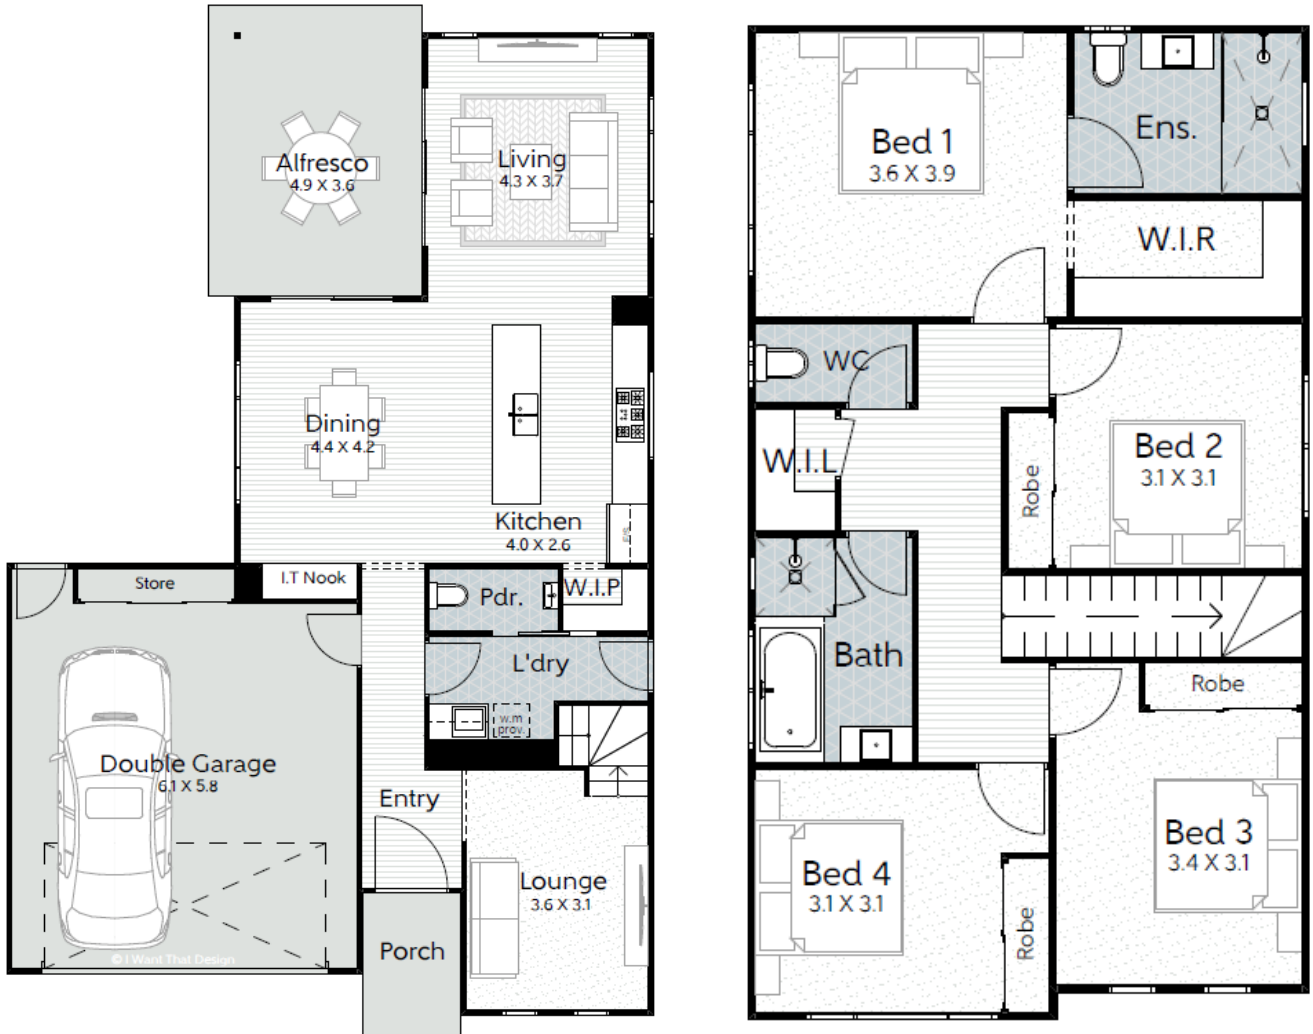

# Benabbio

🏠 4 📏 2.5 🚗 2 🚗 2

THE BENABBIO IS THE EMBODIMENT OF INSPIRED LIVING, WHERE EVERY DETAIL IS CRAFTED TO ELEVATE YOUR EVERYDAY EXPERIENCE.

AVIA  
HOMES

# Benabbio

🛏️ 4 🚿 2.5 🚗 2 🚗 2

LOT WIDTH: 12.5M+

House area: 230.33m<sup>2</sup> | House width: 11.29m | House length: 17.27m

HOMES