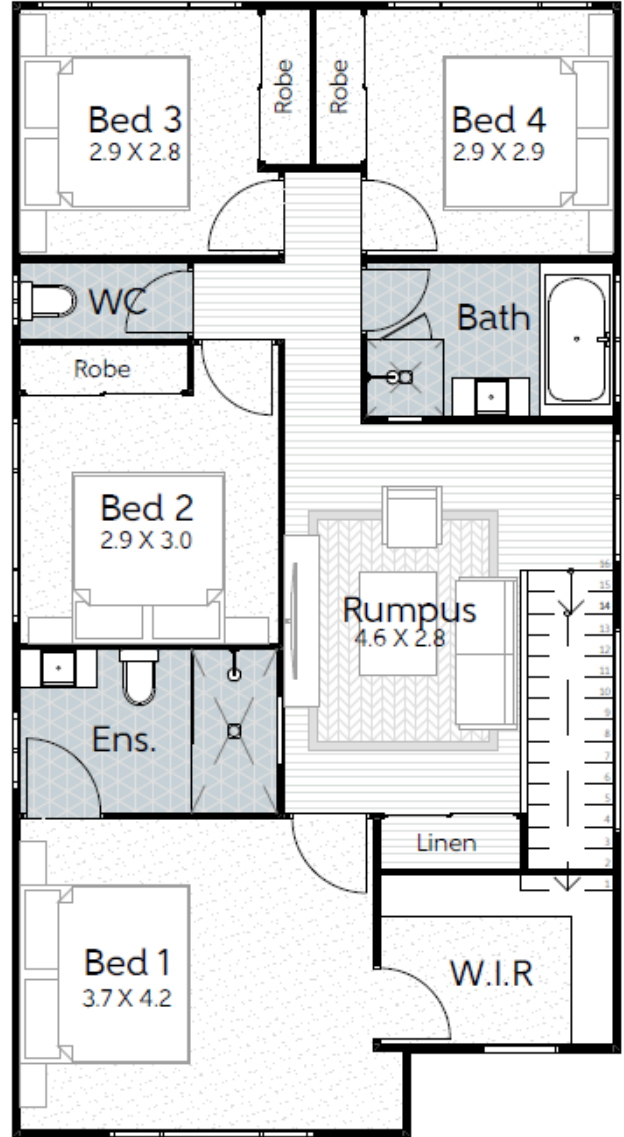

Augusta

🏠 4 📏 2.5 🚗 2 🚘 2

DISCOVER THE AUGUSTA, WHERE EVERY DETAIL
IS A TESTAMENT TO INSPIRED LIVING.

AVIA
HOMES

Augusta

🛏️ 4 🪑 2.5 🚗 2 🚗 2

LOT WIDTH: 10M+

House area: 211.38m² | House width: 8.69m | House length: 17.08m