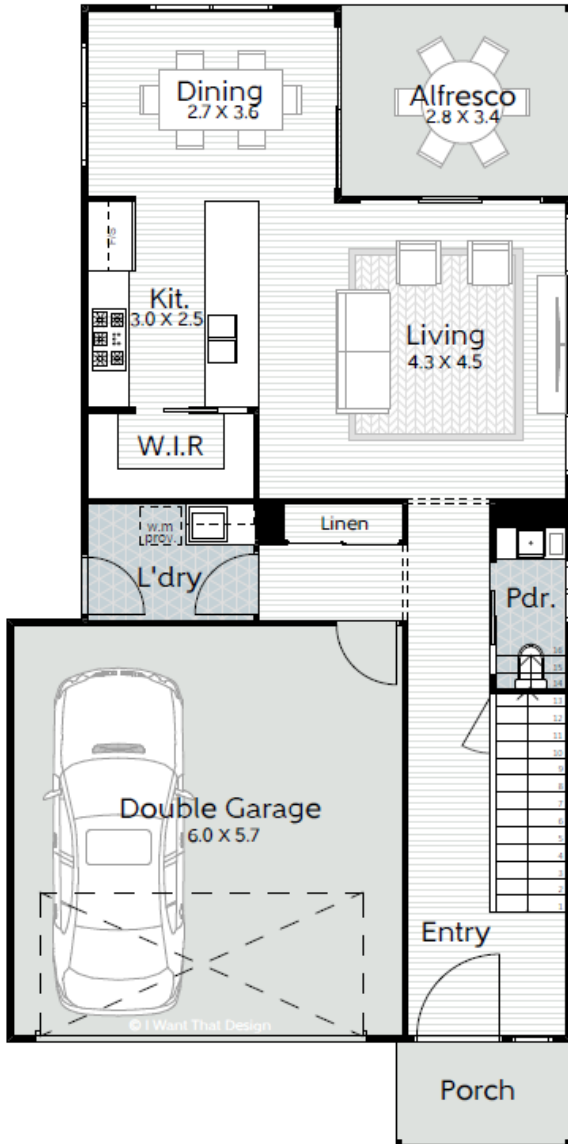

Augusta

🏠 4 📏 2.5 🚗 2 🚘 2

DISCOVER THE AUGUSTA, WHERE EVERY DETAIL
IS A TESTAMENT TO INSPIRED LIVING.

AVIA
HOMES

Augusta

🛏️ 4 🪑 2.5 🚗 2 🚗 2

LOT WIDTH: 10M+

House area: 211.38m² | House width: 8.69m | House length: 17.08m